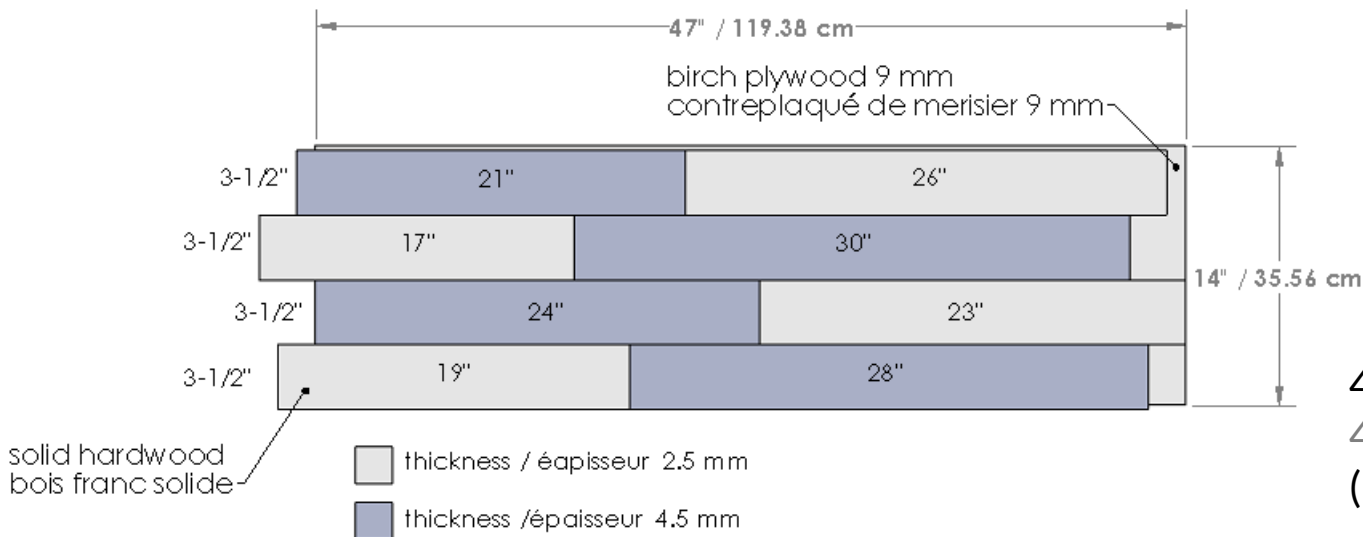

HARVEST | Summit, Upland, Valley

Technical data | Spécifications techniques

4 panels in each box
4 panneaux/boîte
(2 of each)(2 de ch.)