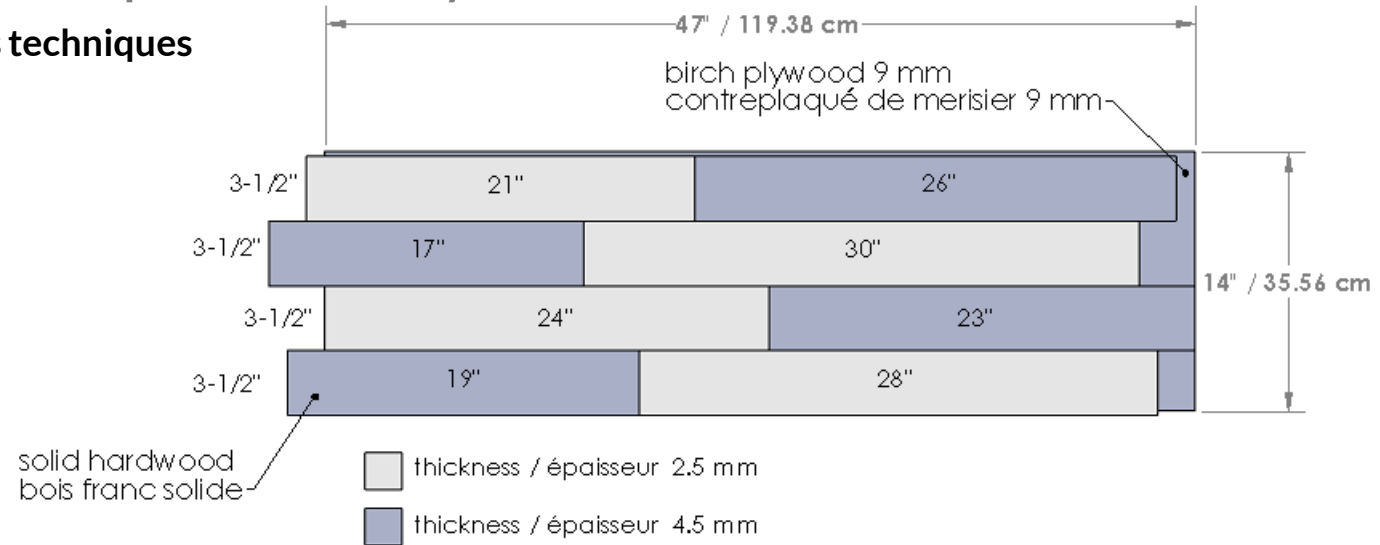

HARVEST | Summit, Upland, Valley

Technical data | Spécifications techniques

4 panels in each box
4 panneaux/boîte
(2 of each)(2 de ch.)